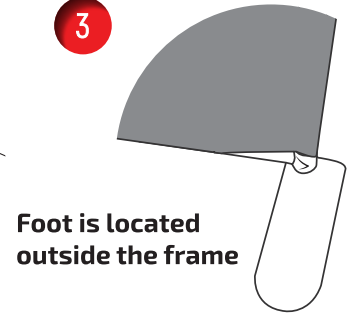

### OPTIONAL (HALF FEET)

#### OPTION 1 NOTE: HALF FEET CAN BE POSITIONED ONTO THE FRAME TWO DIFFERENT WAYS

**Turn clockwise to lock foot in position  
Turn anti-clockwise to unlock foot**

## OPTION 2

1

2

3

Turn clockwise to lock foot in position  
Turn anti-clockwise to unlock foot

## CONNECTING MULTIPLE FRAMES

NOTE: SECOND FRAME (820 STRAIGHT NOT INCLUDED)

Remove one foot from second frame and align both frames on one foot

NOTE: FOLLOW OPTION 2 FOR HALF FEET TO CONNECT TWO FRAMES ON ONE FOOT