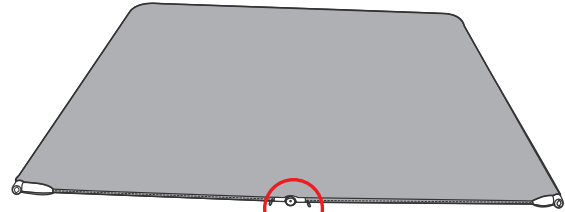

Modulate 2020 and 2024 (Straight)

August 2019

1

2

3

4

5

6

7

TURN

8

Turn clockwise to lock foot in position
Turn anti-clockwise to unlock foot

NOTE: Sticker on base of foot shows the directions for locking/unlocking foot

NOTE: TWO POSITIONS FOR THE FEET (SEE OPTION 1 FOR SECOND POSITION)