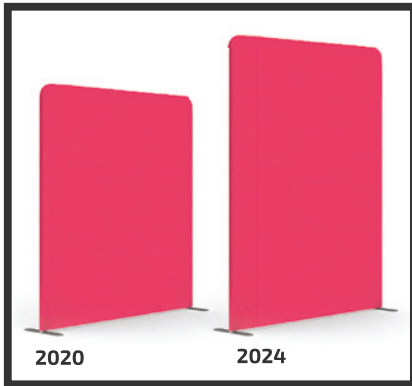

# Modulate 2020 and 2024 (Straight)

August 2019

**PARTS (NOT TO SCALE)**

**2020 Straight**

- Vertical Poles 7
  - 5
  - 10
- Vertical Centre Poles 3
  - 8
- Horizontal Support Poles
- Bottom Horizontal Poles 0
  - 7
- Top Horizontal Poles 3
  - 2