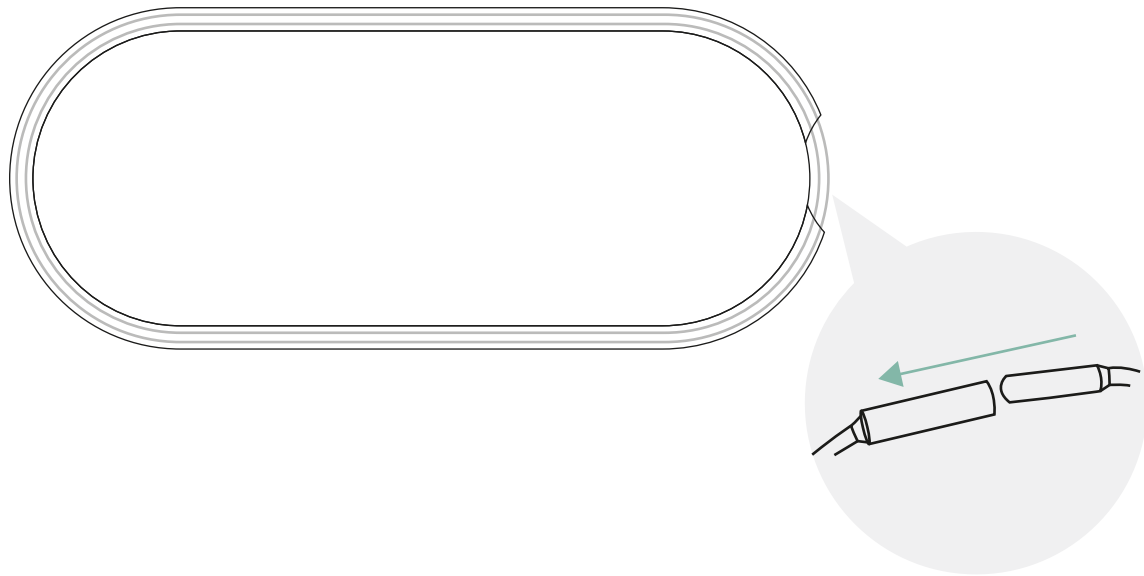

## Sizes Available

---

SMALL 1400 x 700mm

MEDIUM 1700 x 850mm

LARGE 2000 x 1000mm

## ASSEMBLY INSTRUCTIONS

---

Remove all products from packaging

1

Feed flexible pole through your graphic and secure

2

Secure velcro straps