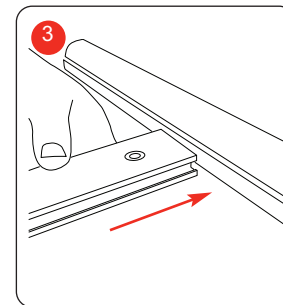

(A) LCD screen mount (B) Pop up bracket (C) Allen key (D) Pop up LCD beam

Hardware specifications

Max screen size: 22" wide screen
 Max screen weight :5kg
 100/75/50 vesa compatible

Please note: Ensure screen is flat back for vesa mount plate.

Please note: If using a straight or rear curved system please use stabilising feet directly under the screen