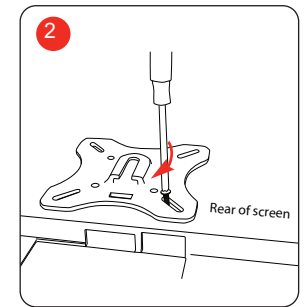

(A) LCD screen mount (B) Pop up bracket (C) Allen key (D) Pop up LCD beam

Hardware specifications

Max screen size: 22" wide screen
 Max screen weight :5kg
 100/75/50 vesa compatible

Please note: Ensure screen is flat back for vesa mount plate.

Please note: If using a straight or rear curved system please use stabilising feet directly under the screen