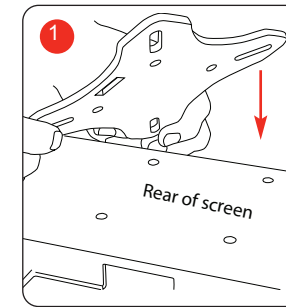

(A) LCD screen mount (B) Pop up bracket (C) Allen key (D) Pop up LCD beam

Hardware specifications

Max screen size: 22" wide screen
 Max screen weight :5kg
 100/75/50 vesa compatible

Please note: Ensure screen is flat back for vesa mount plate.

Please note: If using a straight or rear curved system please use stabilising feet directly under the screen