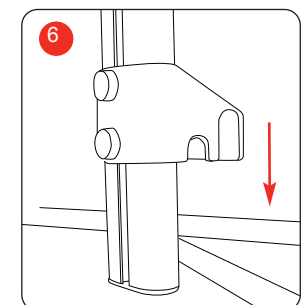

(A) LCD screen mount (B) Pop up bracket (C) Allen key (D) Pop up LCD beam

Hardware specifications

Max screen size: 22" wide screen
 Max screen weight :5kg
 100/75/50 vesa compatible

Please note: Ensure screen is flat back for vesa mount plate.