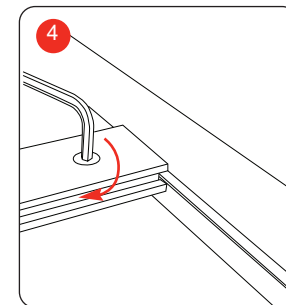

(A) LCD screen mount (B) Pop up bracket (C) Allen key (D) Pop up LCD beam

Hardware specifications

Max screen size: 22" wide screen
 Max screen weight :5kg
 100/75/50 vesa compatible

Please note: Ensure screen is flat back for vesa mount plate.

Please note: If using a straight or rear curved system please use stabilising feet directly under the screen