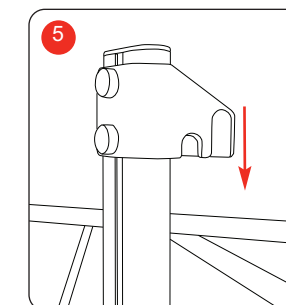

(A) LCD screen mount (B) Pop up bracket (C) Allen key (D) Pop up LCD beam

Hardware specifications

Max screen size: 22" wide screen
 Max screen weight :5kg
 100/75/50 vesa compatible

Please note: Ensure screen is flat back for vesa mount plate.