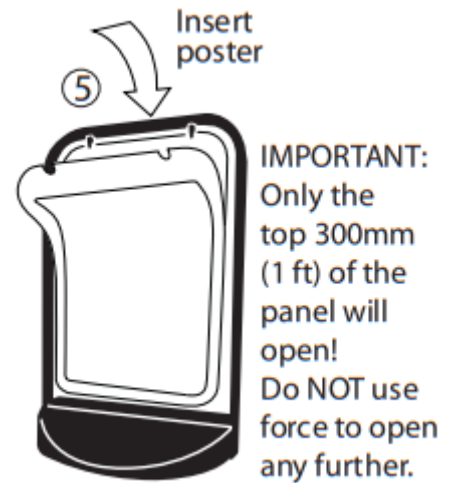

Swinger 4000

These cut outs in the base fit over the wheels on the frame

Swinger 4000

creative solutions