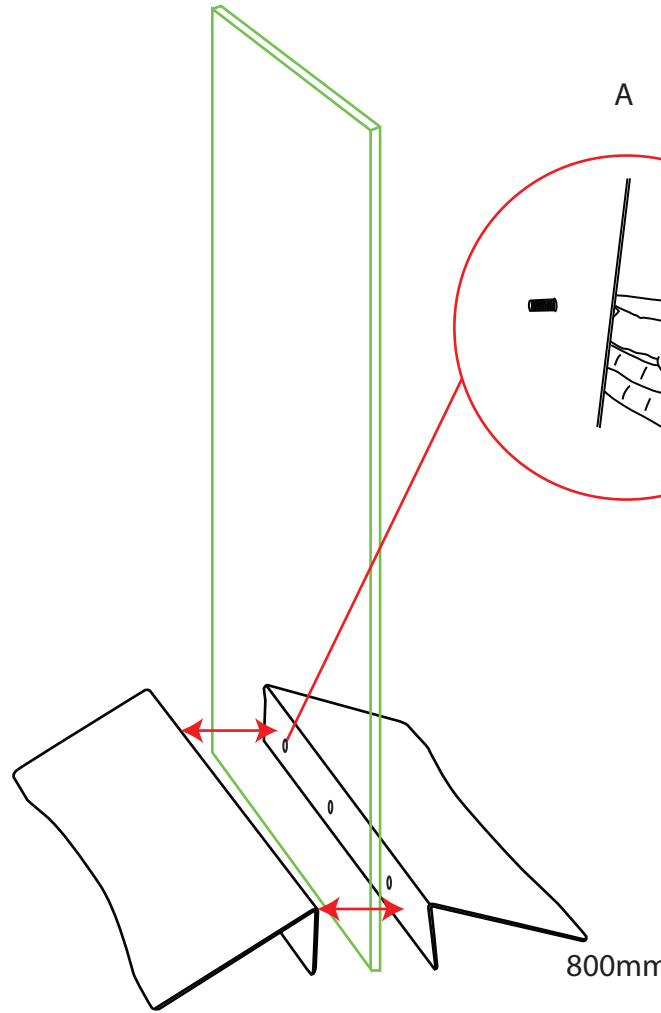

Wedge

- 300mm wide - 3kg
- 600mm wide - 5.1kg
- 800mm wide - 7.4kg
- 1000mm wide - 9.2kg

Graphic thickness 40mm Max
Recommended maximum graphic height:
1500mm high using 18mm thick MDF

Hole height from the bottom of the unit is 42.50mm
8mm Bolt Supplied