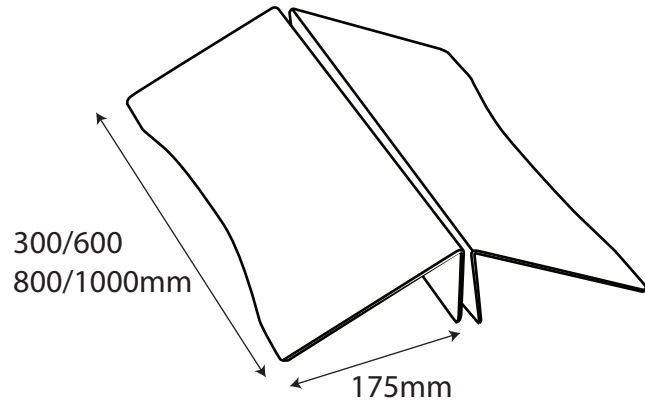

Wedge

- 300mm wide - 3kg
- 600mm wide - 5.1kg
- 800mm wide - 7.4kg
- 1000mm wide - 9.2kg

Graphic thickness 40mm Max
Recommended maximum graphic height:
1500mm high using 18mm thick MDF

Hole height from the bottom of the unit is 42.50mm
8mm Bolt Supplied