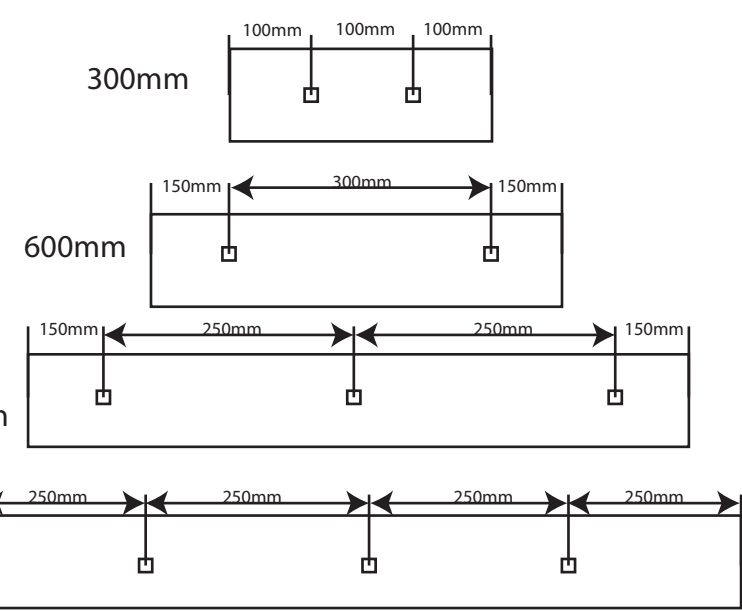

Wedge

- 300mm wide - 3kg
- 600mm wide - 5.1kg
- 800mm wide - 7.4kg
- 1000mm wide - 9.2kg

Graphic thickness 40mm Max
Recommended maximum graphic height:
1500mm high using 18mm thick MDF

Hole height from the bottom of the unit is 42.50mm
8mm Bolt Supplied